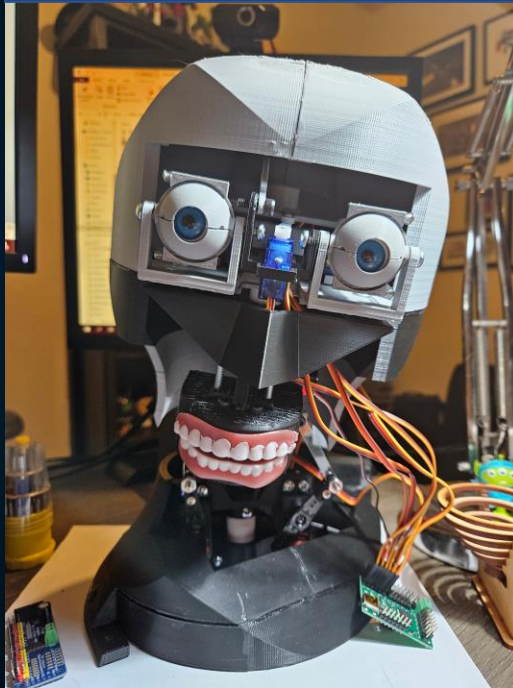

Behold the beauty of our fully realized animatronic bird! With lifelike movements and intricate details, it's a testament to our dedication to creating immersive entertainment experiences.

Explore the inner workings of our animatronics, where cutting-edge technology meets precision engineering. Every component is meticulously designed to bring our creations to life.

Experience the magic of live entertainment with our animatronic birds taking center stage. These lifelike creations captivated audiences with their mesmerizing performances, showcasing the power of our immersive animatronic experiences.

# JETech Offerings

- Animatronics: Lifelike characters that bring stories to life.

From concept to creation, witness the intricate design of our animatronics, where every detail is meticulously crafted for lifelike expression.

See our vision come to life! Our animatronics captivate audiences with lifelike movements and expressions, blending technology and artistry seamlessly.

This is the completed animatronic character, with prosthetics and latex covering. This meticulous attention to detail brings our creation to life, enhancing its realism and immersing audiences in a world of wonder and imagination.